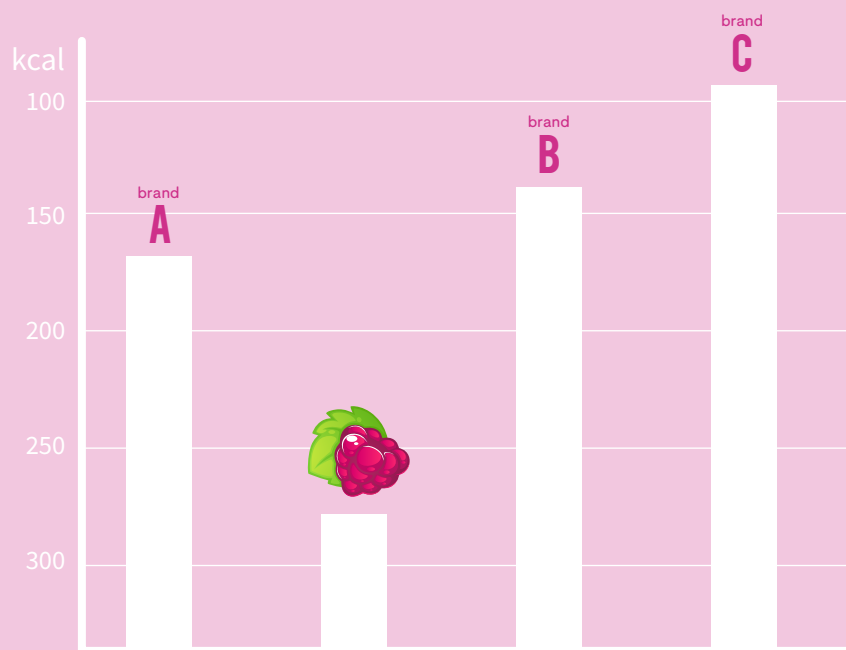

Association Against Immigration

Shocking.

The Number of Gun Related Crimes After the Loose Immigration Law Was Enacted in 2014

ASSOCIATIONAGAINSTIMMIGRATION.FI

2.5k

489 Comments 17 Shares

Wait a sec... is that chart revers

Media literacy affects all of us.
Take a closer look.

THE WORLD IS BEYOND THE HEADLINES.

Tweet

What's happening?

Crunchy Berry Granola

Make healthier choices!

Granola Calorie Comparison Chart 2018

142 1,2k 5,6k