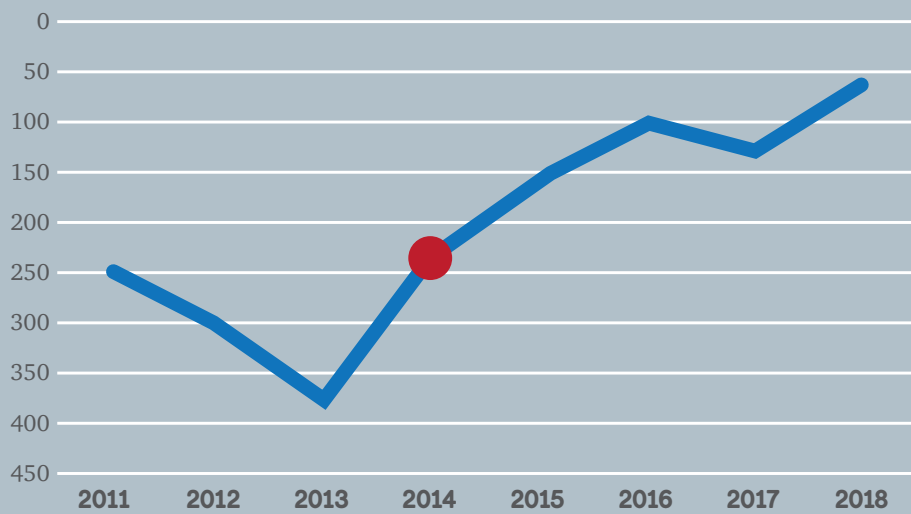

Association Against Immigration

Shocking.

The Number of Gun Related Crimes After the Loose Immigration Law Was Enacted in 2014

ASSOCIATIONAGAINSTIMMIGRATION.FI

2.5k

489 Comments 17 Shares

Wait a sec... is that chart revers